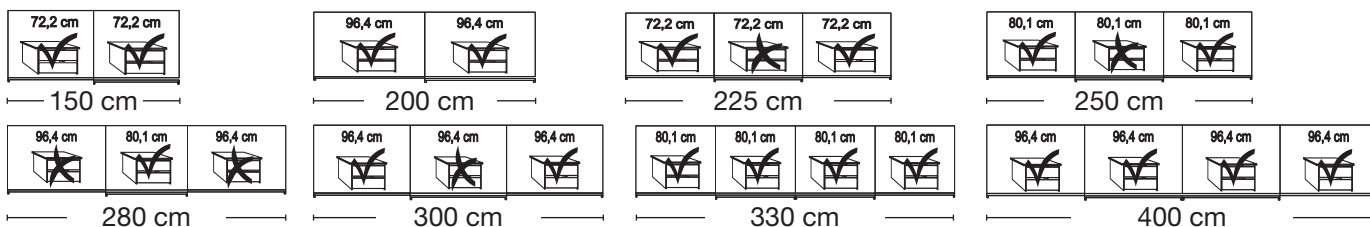

Sliding-door wardrobes, height 236 cm without cornice, handle ledges in silver

Interior:
2 adjustable shelves, 1 clothes rail

Description	Width in cm	Plain front		Front with 2 panels		Front with 4 panels	
		Art. no.	GBP	Art. no.	GBP	Art. no.	GBP
Wooden doors and mirrored doors							
 Art. no. 363	2 doors 1 mirrored door left	150	362		380		400
	2 doors 1 mirrored door right	150	363		381		401
	2 doors 2 mirrored doors	150	364		382		402
 Art. no. 388	2 doors 1 mirrored door left	200	365		383		403
	2 doors 1 mirrored door right	200	366		384		404
	2 doors 2 mirrored doors	200	367		385		405
	3 doors 1 mirrored door	225	368		386		406
	3 doors 3 mirrored doors	225	369		387		407
 Art. no. 417	3 doors 1 mirrored door	250	370		388		408
	3 doors 2 mirrored doors	250	371		389		409
	3 doors 1 mirrored door	280	372		390		410
	3 doors 3 mirrored doors	280	373		391		411
	3 doors 1 mirrored door	300	374		392		412
	3 doors 3 mirrored doors	300	375		393		413
	4 doors 2 mirrored doors	330	376		394		414
	4 doors 4 mirrored doors	330	377		395		415
	4 doors 2 mirrored doors	400	378		396		416
	4 doors 4 mirrored doors	400	379		397		417

Plinth partition