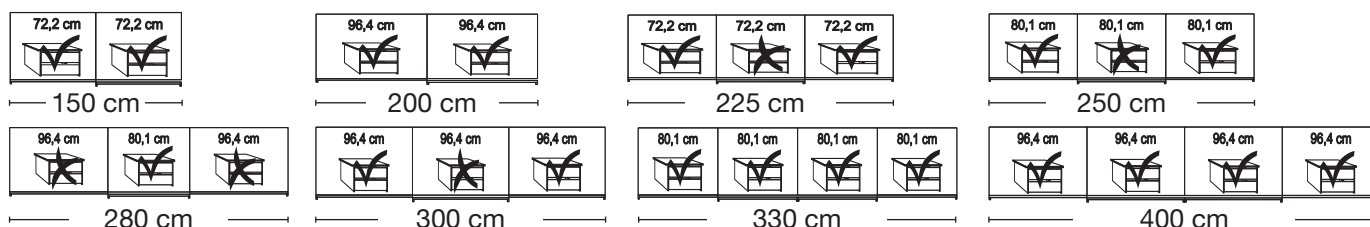

Plinth partition

Sliding-door wardrobes, height 217 cm without cornice, handle ledges in silver

Interior:
2 adjustable shelves, 1 clothes rail

Description	Width in cm	Plain front		Front with 2 panels		Front with 4 panels	
		Art. no.	GBP	Art. no.	GBP	Art. no.	GBP
Wooden and mirrored doors							
 Art. no. 125	2 doors 1 mirrored door left	150	124		142		160
	2 doors 1 mirrored door right	150	125		143		161
	2 doors 2 mirrored doors	150	126		144		162
 Art. no. 148	2 doors 1 mirrored door left	200	127		145		163
	2 doors 1 mirrored door right	200	128		146		164
	2 doors 2 mirrored doors	200	129		147		165
	3 doors 1 centred mirrored door	225	130		148		166
	3 doors 3 mirrored doors	225	131		149		167
	3 doors 1 centred mirrored door	250	132		150		168
 Art. no. 177	3 doors 3 mirrored doors	250	133		151		169
	3 doors 1 centred mirrored door	280	134		152		170
	3 doors 3 mirrored doors	280	135		153		171
	3 doors 1 centred mirrored door	300	136		154		172
	3 doors 3 mirrored doors	300	137		155		173
	4 doors 2 centre mirrored doors	330	138		156		174
	4 doors 4 mirrored doors	330	139		157		175
	4 doors 2 centre mirrored doors	400	140		158		176
	4 doors 4 mirrored doors	400	141		159		177

Plinth partition

Sliding-door wardrobes, height 217 cm without cornice, handle ledges in silver

Interior:
2 adjustable shelves, 1 clothes rail

Description	Width in cm	Plain front		Front with 2 panels		Front with 4 panels	
		Art. no.	GBP	Art. no.	GBP	Art. no.	GBP
 Art. no. 010 Wooden doors in alpine white 2 doors 2 doors 3 doors 3 doors 3 doors 3 doors 4 doors 4 doors	150	010		018		026	
	200	011		019		027	
	225	012		020		028	
	250	013		021		029	
	280	014		022		030	
	300	015		023		031	
	330	016		024		032	
	400	017		025		033	