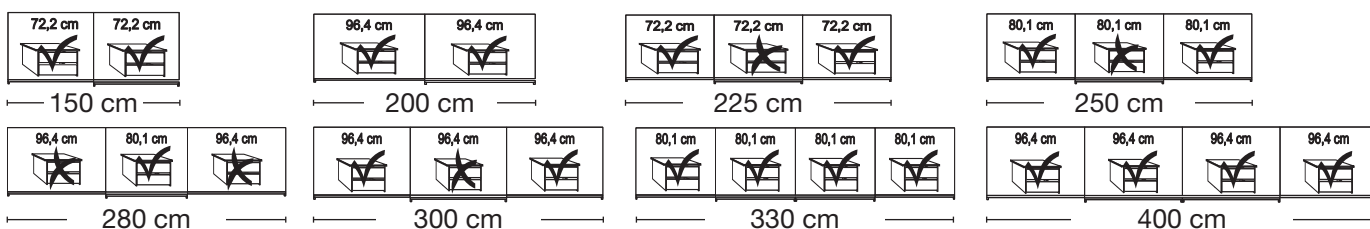

31.01.2018

Tested for Harmful
Substances
Emission Tested
www.tuv.com
ID 0000045380

Sliding-door wardrobes, height 217 cm without cornice, handle ledges in silver

Interior:
2 adjustable shelves, 1 clothes rail

Description	Width in cm	Plain front		Front with 2 panels		Front with 4 panels	
		Art. no.	GBP	Art. no.	GBP	Art. no.	GBP
 Art. no. 100 Wooden doors in carcass colour 2 doors 2 doors 3 doors 3 doors 3 doors 3 doors 4 doors 4 doors	150	100		108		116	
	200	101		109		117	
	225	102		110		118	
	250	103		111		119	
	280	104		112		120	
	300	105		113		121	
	330	106		114		122	
	400	107		115		123	

Plinth partition

Sliding-door wardrobes, height 217 cm without cornice, handle ledges in silver

Interior:
2 adjustable shelves, 1 clothes rail

Description	Width in cm	Plain front		Front with 2 panels		Front with 4 panels	
		Art. no.	GBP	Art. no.	GBP	Art. no.	GBP
Wooden and mirrored doors							
 Art. no. 125	2 doors 1 mirrored door left	150	124		142		160
	2 doors 1 mirrored door right	150	125		143		161
	2 doors 2 mirrored doors	150	126		144		162
 Art. no. 148	2 doors 1 mirrored door left	200	127		145		163
	2 doors 1 mirrored door right	200	128		146		164
	2 doors 2 mirrored doors	200	129		147		165
	3 doors 1 centred mirrored door	225	130		148		166
	3 doors 3 mirrored doors	225	131		149		167
	3 doors 1 centred mirrored door	250	132		150		168
 Art. no. 177	3 doors 3 mirrored doors	250	133		151		169
	3 doors 1 centred mirrored door	280	134		152		170
	3 doors 3 mirrored doors	280	135		153		171
	3 doors 1 centred mirrored door	300	136		154		172
	3 doors 3 mirrored doors	300	137		155		173
	4 doors 2 centre mirrored doors	330	138		156		174
	4 doors 4 mirrored doors	330	139		157		175
	4 doors 2 centre mirrored doors	400	140		158		176
	4 doors 4 mirrored doors	400	141		159		177