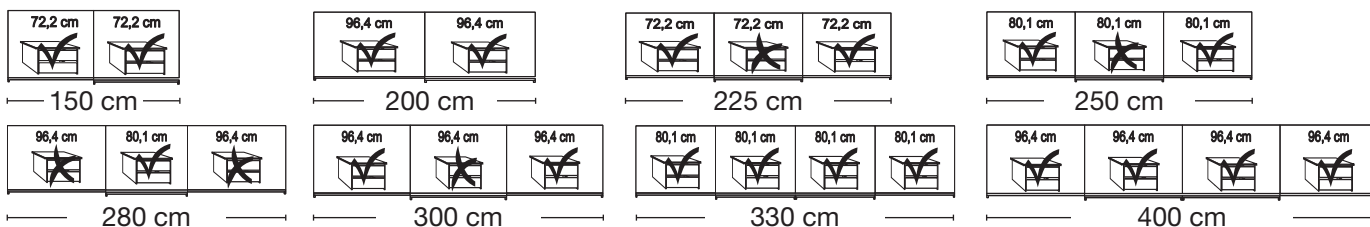

Sliding-door wardrobes, height 217 cm without cornice, handle ledges in silver

Interior:
2 adjustable shelves, 1 clothes rail

Description	Width in cm	Plain front		Front with 2 panels		Front with 4 panels	
		Art. no.	GBP	Art. no.	GBP	Art. no.	GBP
  Art. no. 010 Wooden doors in alpine white 2 doors 2 doors 3 doors 3 doors 3 doors 3 doors 4 doors 4 doors	150	010		018		026	
	200	011		019		027	
	225	012		020		028	
	250	013		021		029	
	280	014		022		030	
	300	015		023		031	
	330	016		024		032	
	400	017		025		033	

Plinth partition