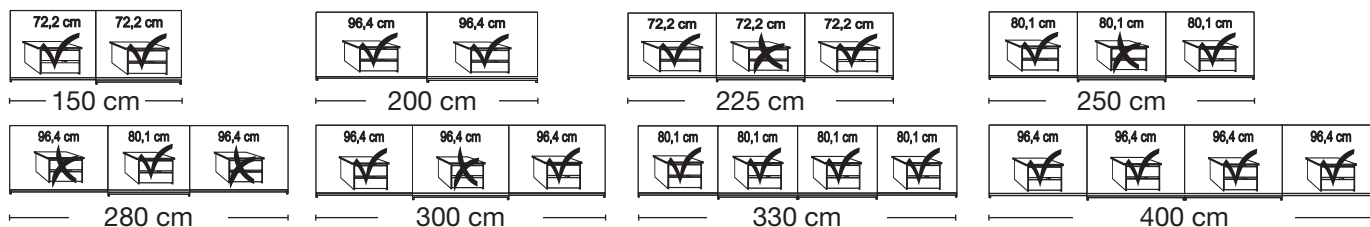

Plinth partition

Sliding-door wardrobes, height 236 cm without cornice, handle ledges in silver

Interior:
2 adjustable shelves, 1 clothes rail

Description	Width in cm	Plain front		Front with 2 panels		Front with 4 panels	
		Art. no.	GBP	Art. no.	GBP	Art. no.	GBP
 Art. no. 338 Wooden doors in carcass colour 2 doors 2 doors 3 doors 3 doors 3 doors 3 doors 4 doors 4 doors	150	338		346		354	
	200	339		347		355	
	225	340		348		356	
	250	341		349		357	
	280	342		350		358	
	300	343		351		359	
	330	344		352		360	
	400	345		353		361	

Plinth partition

Sliding-door wardrobes, height 236 cm without cornice, handle ledges in silver

Interior:
2 adjustable shelves, 1 clothes rail

Description	Width in cm	Plain front		Front with 2 panels		Front with 4 panels	
		Art. no.	GBP	Art. no.	GBP	Art. no.	GBP
Wooden doors and mirrored doors							
 Art. no. 363	2 doors 1 mirrored door left	150	362		380		400
	2 doors 1 mirrored door right	150	363		381		401
	2 doors 2 mirrored doors	150	364		382		402
 Art. no. 388	2 doors 1 mirrored door left	200	365		383		403
	2 doors 1 mirrored door right	200	366		384		404
	2 doors 2 mirrored doors	200	367		385		405
	3 doors 1 mirrored door	225	368		386		406
	3 doors 3 mirrored doors	225	369		387		407
 Art. no. 417	3 doors 1 mirrored door	250	370		388		408
	3 doors 2 mirrored doors	250	371		389		409
	3 doors 1 mirrored door	280	372		390		410
	3 doors 3 mirrored doors	280	373		391		411
	3 doors 1 mirrored door	300	374		392		412
	3 doors 3 mirrored doors	300	375		393		413
	4 doors 2 mirrored doors	330	376		394		414
	4 doors 4 mirrored doors	330	377		395		415
	4 doors 2 mirrored doors	400	378		396		416
	4 doors 4 mirrored doors	400	379		397		417