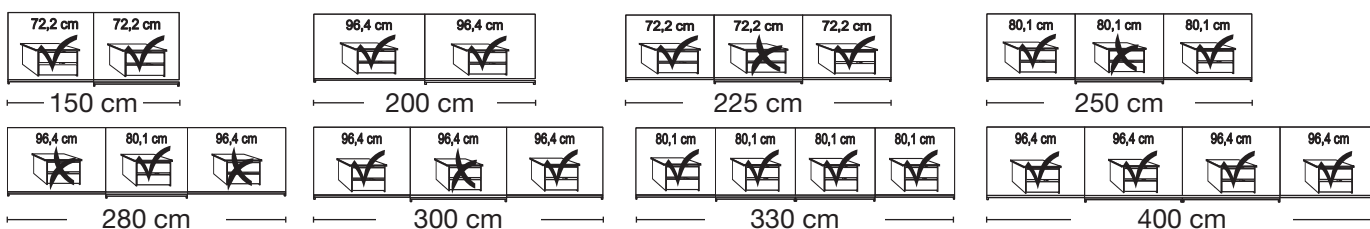

Plinth partition

Sliding-door wardrobes, height 217 cm without cornice, handle ledges in silver

Interior:
2 adjustable shelves, 1 clothes rail

Description	Width in cm	Plain front		Front with 2 panels		Front with 4 panels	
		Art. no.	GBP	Art. no.	GBP	Art. no.	GBP
 Art. no. 663	150	662		681		699	
	150	663		682		700	
	150	664		683		701	
 Art. no. 687	200	666		684		702	
	200	667		685		703	
	200	668		686		704	
 Art. no. 716	225	669		687		705	
	225	670		688		706	
	250	671		689		707	
	250	672		690		708	
	280	673		691		709	
	280	674		692		710	
	300	675		693		711	
	300	676		694		712	
	330	677		695		713	
	400	679		697		715	
400	680		698		716		

Plinth partition

Sliding-door wardrobes, height 236 cm without cornice, handle ledges in silver

Interior:
2 adjustable shelves, 1 clothes rail

Description	Width in cm	Plain front		Front with 2 panels		Front with 4 panels	
		Art. no.	GBP	Art. no.	GBP	Art. no.	GBP
 Art. no. 338 Wooden doors in carcass colour 2 doors 2 doors 3 doors 3 doors 3 doors 3 doors 4 doors 4 doors	150	338		346		354	
	200	339		347		355	
	225	340		348		356	
	250	341		349		357	
	280	342		350		358	
	300	343		351		359	
	330	344		352		360	
	400	345		353		361	