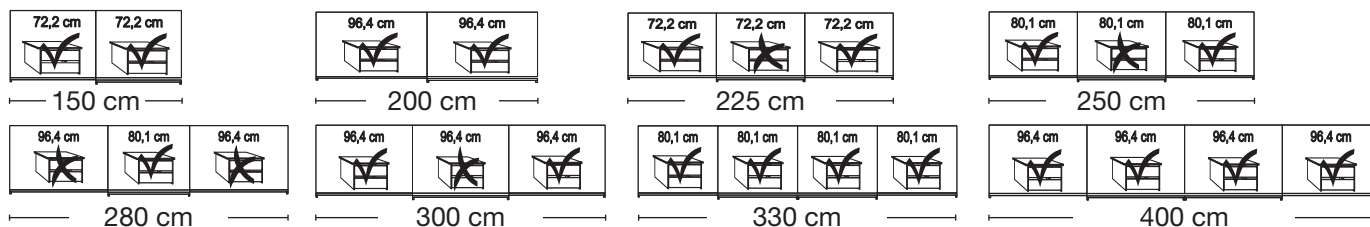

Plinth partition

Sliding-door wardrobes, height 236 cm without cornice, handle ledges in silver

Interior:
2 adjustable shelves, 1 clothes rail

Description	Width in cm	Plain front		Front with 2 panels		Front with 4 panels	
		Art. no.	GBP	Art. no.	GBP	Art. no.	GBP
 Art. no. 718	Wooden doors in carcass colour, Glass doors in dark grey						
	2 doors 1 glass door left	150	717	735	753		
	2 doors 1 glass door right	150	718	736	754		
 Art. no. 741	2 doors 2 glass doors	150	719	737	755		
	2 doors 1 glass door left	200	720	738	756		
	2 doors 1 glass door right	200	721	739	757		
	2 doors 2 glass doors	200	722	740	758		
 Art. no. 770	3 doors 1 centre glass door	225	723	741	759		
	3 doors 3 glass doors	225	724	742	760		
	3 doors 1 centre glass door	250	725	743	761		
	3 doors 3 glass doors	250	726	744	762		
	3 doors 1 centre glass door	280	727	745	763		
	3 doors 3 glass doors	280	728	746	764		
	3 doors 1 centre glass door	300	729	747	765		
	3 doors 3 glass doors	300	730	748	766		
	4 doors 2 centre glass doors	330	731	749	767		
	4 doors 4 glass doors	330	732	750	768		
4 doors 2 centre glass doors	400	733	751	769			
4 doors 4 glass doors	400	734	752	770			

Plinth partition

Additional elements for sliding door wardrobes

Description	Dimensions cm			Art. no.	GBP
	W	H	D		
 <p>2-piece set, soft-closing mechanism</p>	24	2	11	665	
 <p>LED strip light</p> <p>Watt: 2 Lumen: 274 Endurance h: 30000 Type of lighting: LED Efficiency class: A+</p> <p>1 item 2 items 3 items</p>	35 35 35	4 4 4	18 18 18	950 951 952	
 <p>Side profiles in carcass colour, in pairs</p>	5 5	217 236	12,5 12,5	398 399	