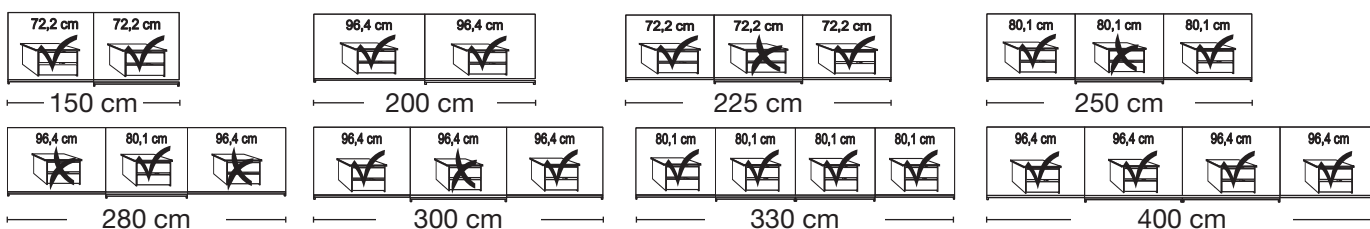

Sliding-door wardrobes, height 217 cm without cornice, handle ledges in silver

Interior:
2 adjustable shelves, 1 clothes rail

Description	Width in cm	Plain front		Front with 2 panels		Front with 4 panels	
		Art. no.	GBP	Art. no.	GBP	Art. no.	GBP
Art. no. 822	Wooden doors in carcase colour, Glass doors in white						
	2 doors	1 glass door left	150	818	863	881	
	2 doors	1 glass door right	150	819	864	882	
Art. no. 871	2 doors	2 glass doors	150	820	865	883	
	2 doors	1 glass door left	200	821	866	884	
	2 doors	1 glass door right	200	822	867	885	
Art. no. 898	2 doors	2 glass doors	200	823	868	886	
	3 doors	1 centre glass door	225	824	869	887	
	3 doors	3 glass doors	225	825	870	888	
	3 doors	1 centre glass door	250	826	871	889	
	3 doors	3 glass doors	250	827	872	890	
	3 doors	1 centre glass door	280	828	873	891	
	3 doors	3 glass doors	280	829	874	892	
	3 doors	1 centre glass door	300	857	875	893	
	3 doors	3 glass doors	300	858	876	894	
	3 doors	2 centre glass doors	330	859	877	895	
4 doors	4 glass doors	330	860	878	896		
4 doors	2 centre glass doors	400	861	879	897		
4 doors	4 glass doors	400	862	880	898		

Plinth partition