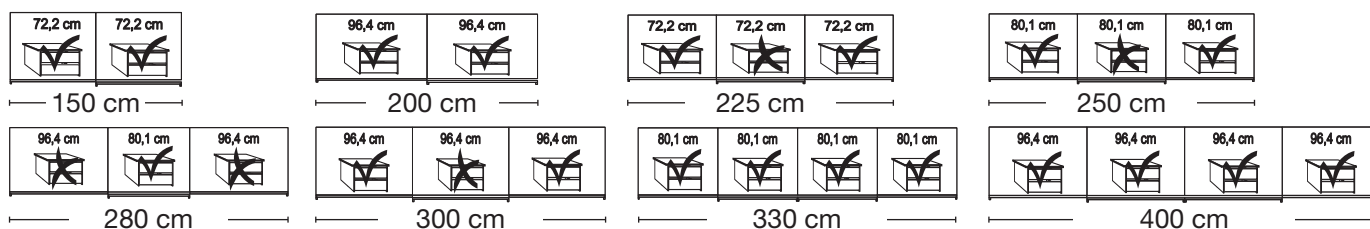

Plinth partition

Sliding-door wardrobes, height 217 cm without cornice, handle ledges in silver

Interior:
2 adjustable shelves, 1 clothes rail

Description	Width in cm	Plain front		Front with 2 panels		Front with 4 panels	
		Art. no.	GBP	Art. no.	GBP	Art. no.	GBP
 Art. no. 286	Wooden doors in carcass colour, Glass doors in black						
	2 doors 1 glass door left	150	285	302	320		
	2 doors 1 glass door right	150	286	303	321		
 Art. no. 308	2 doors 2 glass doors	150	287	304	322		
	2 doors 1 glass door left	200	288	305	323		
	2 doors 1 glass door right	200	289	306	324		
	2 doors 2 glass doors	200	290	307	325		
	3 doors 1 centre glass door	225	291	308	326		
	3 doors 3 glass doors	225	292	309	327		
 Art. no. 337	3 doors 1 centre glass door	250	293	310	328		
	3 doors 3 glass doors	250	294	311	329		
	3 doors 1 centre glass door	280	295	312	330		
	3 doors 3 glass doors	280	296	313	331		
	3 doors 1 centre glass door	300	297	314	332		
	3 doors 3 glass doors	300	298	315	333		
	4 doors 2 centre glass doors	330	299	316	334		
	4 doors 4 glass doors	330	300	317	335		
	4 doors 2 centre glass doors	400	581	318	336		
	4 doors 4 glass doors	400	301	319	337		

Plinth partition

Sliding-door wardrobes, height 217 cm without cornice, handle ledges in silver

Interior:
2 adjustable shelves, 1 clothes rail

Description	Width in cm	Plain front		Front with 2 panels		Front with 4 panels	
		Art. no.	GBP	Art. no.	GBP	Art. no.	GBP
 Art. no. 663	150	662		681		699	
	150	663		682		700	
	150	664		683		701	
 Art. no. 687	200	666		684		702	
	200	667		685		703	
	200	668		686		704	
 Art. no. 716	225	669		687		705	
	225	670		688		706	
	250	671		689		707	
	250	672		690		708	
	280	673		691		709	
	280	674		692		710	
	300	675		693		711	
	300	676		694		712	
	330	677		695		713	
	400	679		697		715	
400	680		698		716		