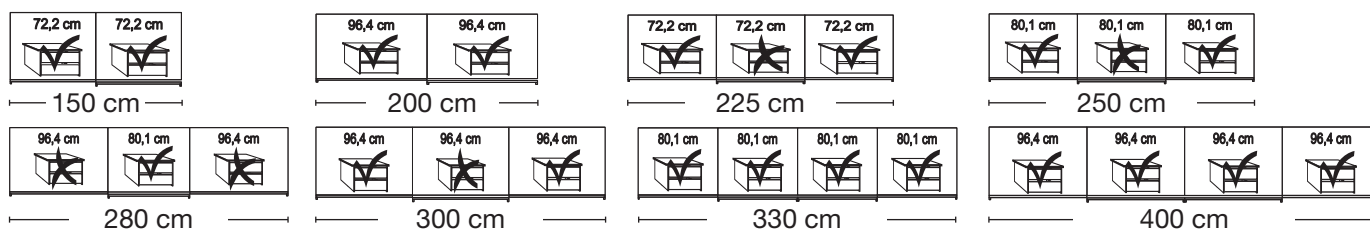

Plinth partition

Sliding-door wardrobes, height 236 cm without cornice, handle ledges in silver

Interior:
2 adjustable shelves, 1 clothes rail

Description	Width in cm	Plain front		Front with 2 panels		Front with 4 panels	
		Art. no.	GBP	Art. no.	GBP	Art. no.	GBP
 Art. no. 918	150	899		953		971	
	150	918		954		972	
	150	919		955		973	
 Art. no. 959	200	920		956		974	
	200	921		957		975	
	200	922		958		976	
 Art. no. 988	225	923		959		977	
	225	924		960		978	
	250	925		961		979	
	250	926		962		980	
	280	942		963		981	
	280	943		964		982	
	300	944		965		983	
	300	945		966		984	
	330	946		967		985	
	330	947		968		986	
400	948		969		987		
400	949		970		988		

Plinth partition

Sliding-door wardrobes, height 236 cm

without cornice, handle ledges in silver

Interior:
2 adjustable shelves, 1 clothes rail

Description	Width in cm	Plain front		Front with 2 panels		Front with 4 panels	
		Art. no.	GBP	Art. no.	GBP	Art. no.	GBP
 <p>Wooden doors in carcass colour, Glass doors in black</p>	2 doors 1 glass door left	150	526	544	562		
	2 doors 1 glass door right	150	527	545	563		
	2 doors 2 glass doors	150	528	546	564		
	2 doors 1 glass door left	200	529	547	565		
	2 doors 1 glass door right	200	530	548	566		
	2 doors 2 glass doors	200	531	549	567		
	3 doors 1 centre glass door	225	532	550	568		
	3 doors 3 glass doors	225	533	551	569		
	3 doors 1 centre glass door	250	534	552	570		
	3 doors 3 glass doors	250	535	553	571		
	3 doors 1 centre glass door	280	536	554	572		
	3 doors 3 glass doors	280	537	555	573		
	3 doors 1 centre glass door	300	538	556	574		
	3 doors 3 glass doors	300	539	557	575		
	4 doors 2 centre glass doors	330	540	558	576		
	4 doors 4 glass doors	330	541	559	577		
	4 doors 2 centre glass doors	400	542	560	578		
4 doors 4 glass doors	400	543	561	579			