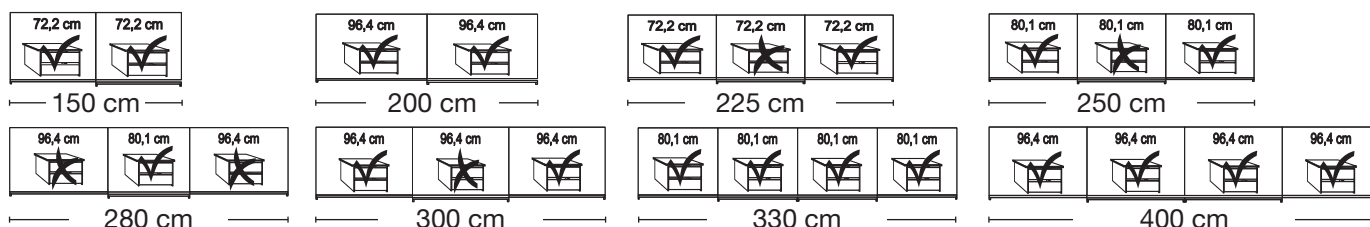

Sliding-door wardrobes, height 217 cm without cornice, handle ledges in silver

Interior:
2 adjustable shelves, 1 clothes rail

Description	Width in cm	Plain front		Front with 2 panels		Front with 4 panels	
		Art. no.	GBP	Art. no.	GBP	Art. no.	GBP
Wooden doors in alpine white and mirrored doors							
2 doors 1 mirrored door left	150	034		052		070	
2 doors 1 mirrored door right	150	035		053		071	
2 doors 2 mirrored doors	150	036		054		072	
2 doors 1 mirrored door left	200	037		055		073	
2 doors 1 mirrored door right	200	038		056		074	
2 doors 2 mirrored doors	200	039		057		075	
3 doors 1 centred mirrored door	225	040		058		076	
3 doors 3 mirrored doors	225	041		059		077	
3 doors 1 centred mirrored door	250	042		060		078	
3 doors 3 mirrored doors	250	043		061		079	
3 doors 1 centred mirrored door	280	044		062		080	
3 doors 3 mirrored doors	280	045		063		081	
3 doors 1 centred mirrored door	300	046		064		082	
3 doors 3 mirrored doors	300	047		065		083	
4 doors 2 centre mirrored doors	330	048		066		084	
4 doors 4 mirrored doors	330	049		067		085	
4 doors 2 centre mirrored doors	400	050		068		086	
4 doors 4 mirrored doors	400	051		069		087	

Plinth partition