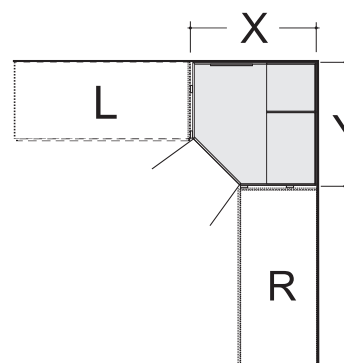

Wardrobe Side L	Wardrobe Side R	Required space for walk-in corner unit
Bi-fold-wardrobe, D 58 cm	Bi-fold-wardrobe, D 58 cm	X = 129,4 cm Y = 125,7 cm
Bi-fold-wardrobe, D 58 cm	Bi-fold-wardrobe, D 69 cm, with extended depths	X = 142,2 cm Y = 125,7 cm
Bi-fold-wardrobe, D 69 cm, with extended depths	Bi-fold-wardrobe, D 58 cm	X = 129,4 cm Y = 139,0 cm
Bi-fold-wardrobe, D 69 cm, with extended depths	Bi-fold-wardrobe, D 69 cm, with extended depths	X = 142,2 cm Y = 139,0 cm