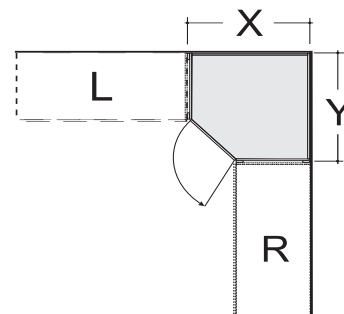

Bi-fold wardrobes

W 394 cm

Interior:
2 shelves, 1 clothes rail

Description	Dimensions cm			Art. no.	GBP
	W	H	D		
 Wooden/Glass doors - Front in carcass colour - Front glass havana - Front glass white - Front glass champagne	394	216	58	740	
	394	216	58	741	
	394	216	58	742	
	394	216	58	743	
 4 mirrored doors in parsol bronze glass - Front in carcass colour - Front glass havana - Front glass white - Front glass champagne	394	216	58	744	
	394	216	58	745	
	394	216	58	746	
	394	216	58	747	
 6 drawers à 100 cm in centre - Front in carcass colour - Front glass havana - Front glass white - Front glass champagne	394	216	58	748	
	394	216	58	749	
	394	216	58	750	
	394	216	58	751	
 6 drawers à 100 cm left and right - Front in carcass colour - Front glass havana - Front glass white - Front glass champagne	394	216	58	756	
	394	216	58	757	
	394	216	58	758	
	394	216	58	759	
 4 mirrored doors in parsol bronze glass 6 drawers à 100 cm left and right - Front in carcass colour - Front glass havana - Front glass white - Front glass champagne	394	216	58	760	
	394	216	58	761	
	394	216	58	762	
	394	216	58	763	

Size over view for corner robe

Due to different depth dimensions
there are different space requirements:

Wardrobe Side L	Wardrobe Side R	Required space for extended corner unit
Bi-fold-wardrobe, D 58 cm	Bi-fold-wardrobe, D 58 cm	X = 93,0 cm Y = 93,0 cm
Bi-fold-wardrobe, D 58 cm	Bi-fold-wardrobe, D 69 cm, with extended depths	X = 105,8 cm Y = 93,0 cm
Bi-fold-wardrobe, D 69 cm, with extended depths	Bi-fold-wardrobe, D 58 cm	X = 93,0 cm Y = 105,8 cm
Bi-fold-wardrobe, D 69 cm, with extended depths	Bi-fold-wardrobe, D 69 cm, with extended depths	X = 105,8 cm Y = 105,8 cm