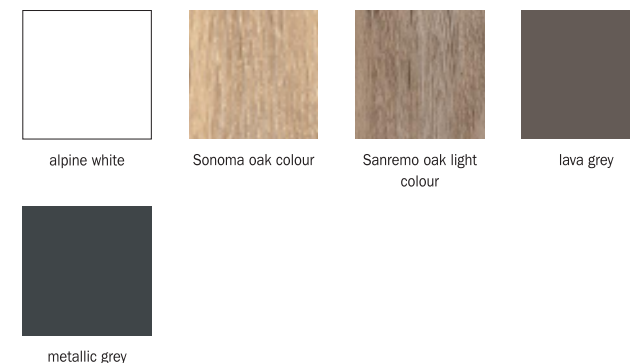

# ALVOR

PACK'S

Front/carcase	Colour no.			
	applications carcase colour	applications alpine white	applications lava grey	applications metallic grey
Sanremo oak light colour	A4P02	A4P86	A4P56	A4P04
Sonoma oak colour	A6P12	A6P86	A6P26	A6P24
alpine white	A9P42	–	A9P56	A9P54

■ For information on extras available for wardrobes, see **ACCESSORIES PB**.

Front/carcase	Colour no.			
	applications carcase colour	applications alpine white	applications lava grey	applications metallic grey
Sanremo oak light colour	A4P02	A4P86	A4P56	A4P04
Sonoma oak colour	A6P12	A6P86	A6P26	A6P24
alpine white	A9P42	-	A9P56	A9P54